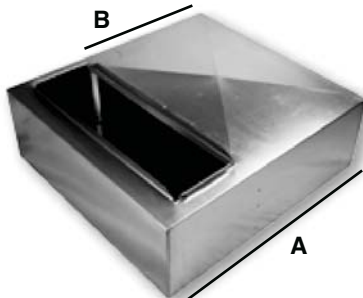

CANVAS-JBX
Canvas Connector

Available in 100' roll
1 3/4" metal x 3" canvas x 1 3/4"
metal

Metal section 28ga

Also available in:
3" metal x 3"
canvas x 3" metal
(CANVAS)

Metal section 24ga

189SB
Support Box

24"x8"
(A = 30" B = 20")

25"x10"
(A = 38" B = 26")

*All support boxes are 28" wide and
10" high*

Packaged 1 per carton

Other styles available
upon request

Also available with:
• doors (189SBD)
• drawer (189SBDR)