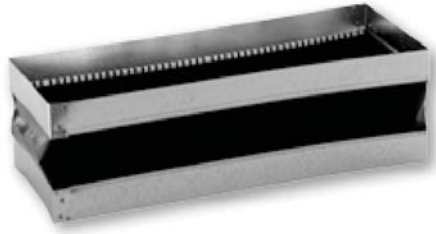

Plenums & Return Air Products

Product Number w/ Description

Size & Quantity

Additional Information

50
Canvas Connector
(Furnace to Plenum)

Available in all trunk duct sizes
Packaged as ordered

Made with MBX

60
Canvas Connector
(Plenum to Duct)

Available in all trunk duct sizes
Packaged as ordered

Made with MBX

70
Canvas Connector
(Duct to Duct)

Available in all trunk duct sizes
Packaged as ordered

Made with MBX

CANVAS-JBX
Canvas Connector

Available in 100' roll
1 3/4" metal x 3" canvas x 1 3/4"
metal

Metal section 28ga

Also available in:
3" metal x 3"
canvas x 3" metal
(CANVAS)

Metal section 24ga

189SB
Support Box