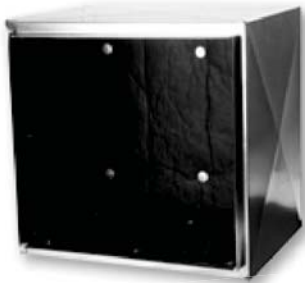

24"x8"
(A = 30" B = 20")

25"x10"
(A = 38" B = 26")

*All support boxes are 28" wide and
10" high*

Packaged 1 per carton

Other styles available
upon request

Also available with:
• doors (189SBD)
• drawer (189SBDR)

189VSB
Vertical Support
Box

Standard sizes

24"x14"
28"x17 1/2"
28"x21"
28"x24 1/2"

18" high

Packaged as ordered

Plenums & Return Air Products

**Product Number
w/ Description**

Size & Quantity

**Additional
Information**

189ISB
Insulated
Support Box

Standard sizes

22"x18½" (189ISB-1)

22"x21¼" (189ISB-2)

26"x21¼" (189ISB-3)

15" high

Packaged as ordered